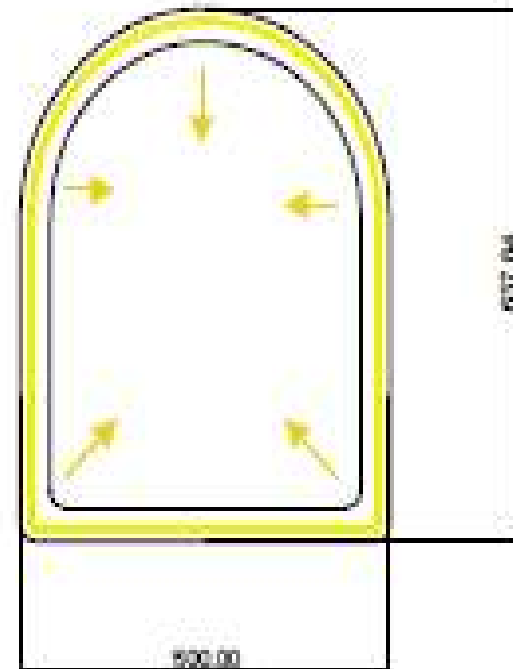

Led stipe inside

Studio John Pepe

contrasts

Zig Zag Mirror

Zig Zag Table

Chaise Longue

Naked Bench

Cave Kitchen