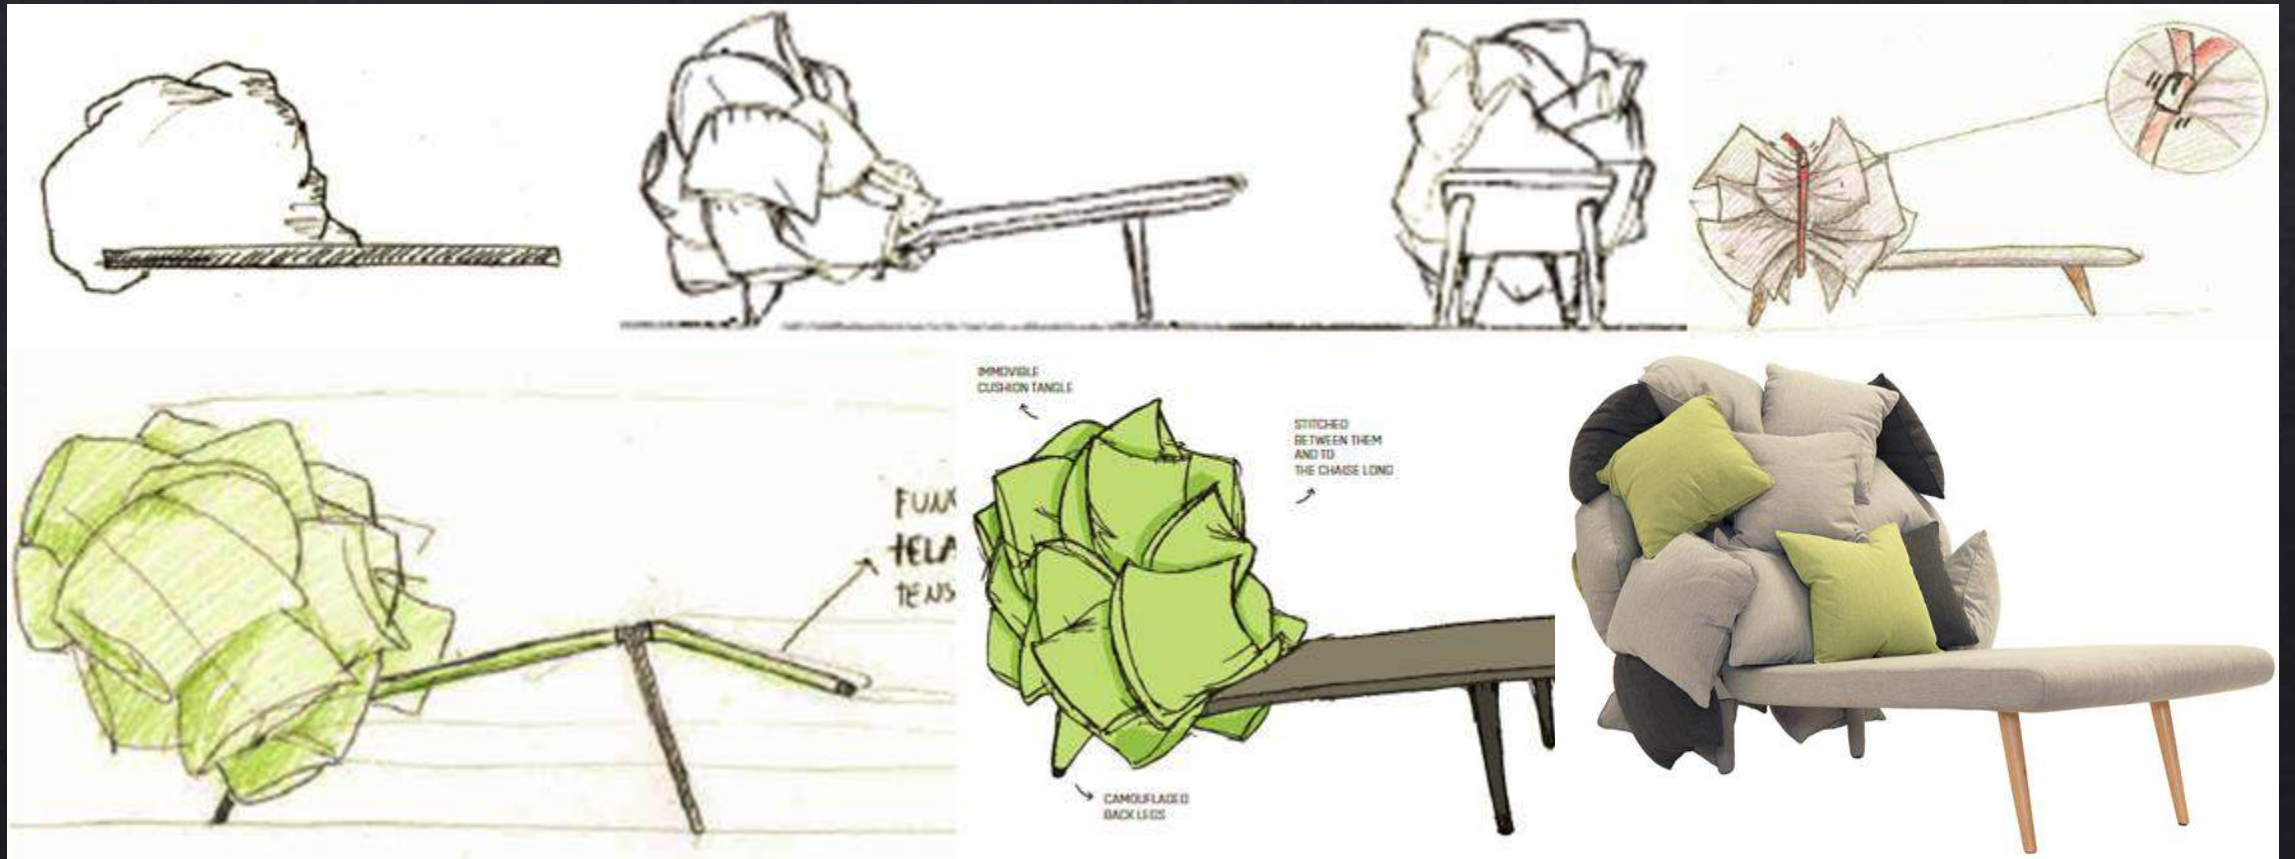

Led stipe inside

Studio John Pepe

contrasts

Zig Zag Mirror

Zig Zag Table

Chaise Longue

Naked Bench

Cave Kitchen

Cave Kitchen

Incontrano Sette Aziende Locali

An aerial photograph of Casamatera, a cliffside town in Sicily, Italy. The image shows a dense cluster of stone buildings built into a steep, rocky cliffside. The architecture features prominent arches and weathered stone walls. A narrow path or staircase is visible on the left side of the cliff. The overall scene is characterized by the rugged, natural beauty of the cliffside and the historical stone structures.