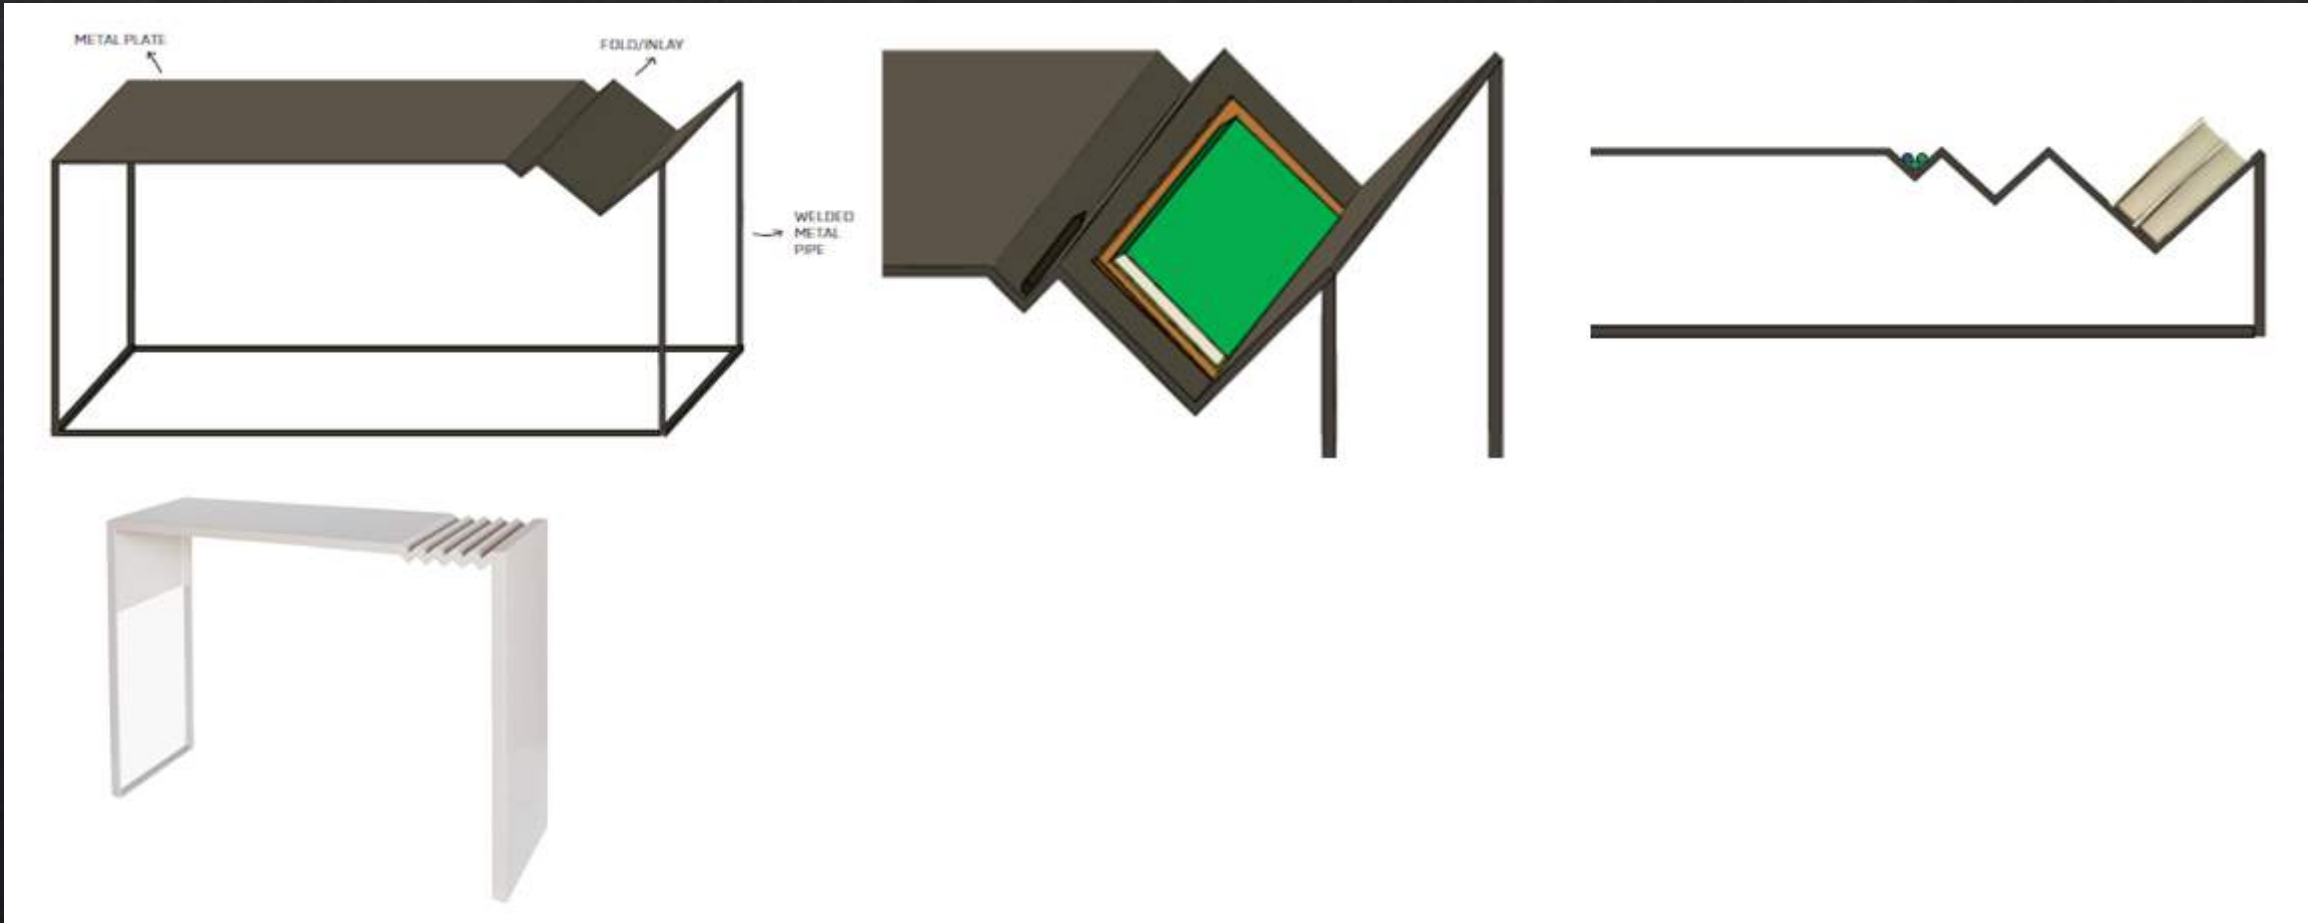

Led stipe inside

Studio John Pepe

contrasts

Zig Zag Mirror

Zig Zag Table

Chaise Longue

Naked Bench

Cave Kitchen

Cave Kitchen

Incontrano Sette Aziende Locali

An aerial photograph of Casamatera, a cliffside town in Sicily, Italy. The image shows a dense cluster of stone buildings built into a steep, rocky cliffside. The architecture features prominent arches and weathered stone walls. A narrow path or staircase is visible on the left side of the cliff. The overall scene is characterized by the rugged, natural beauty of the cliffside and the historical stone structures.