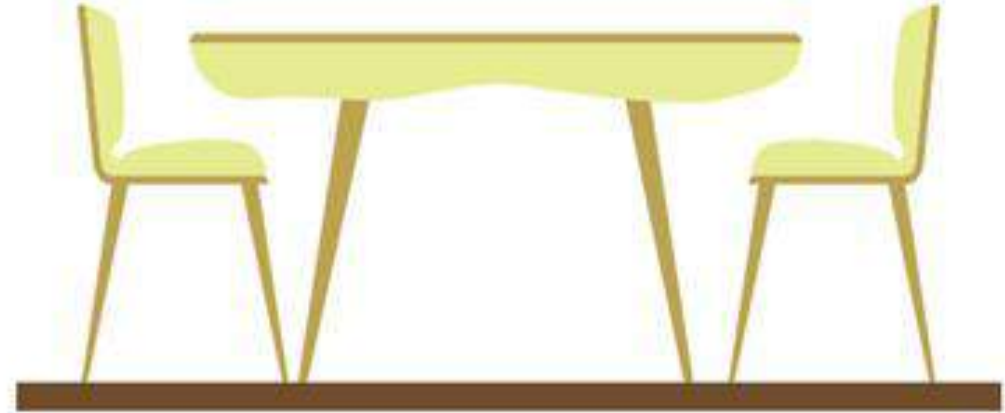

Padded Wood Collection