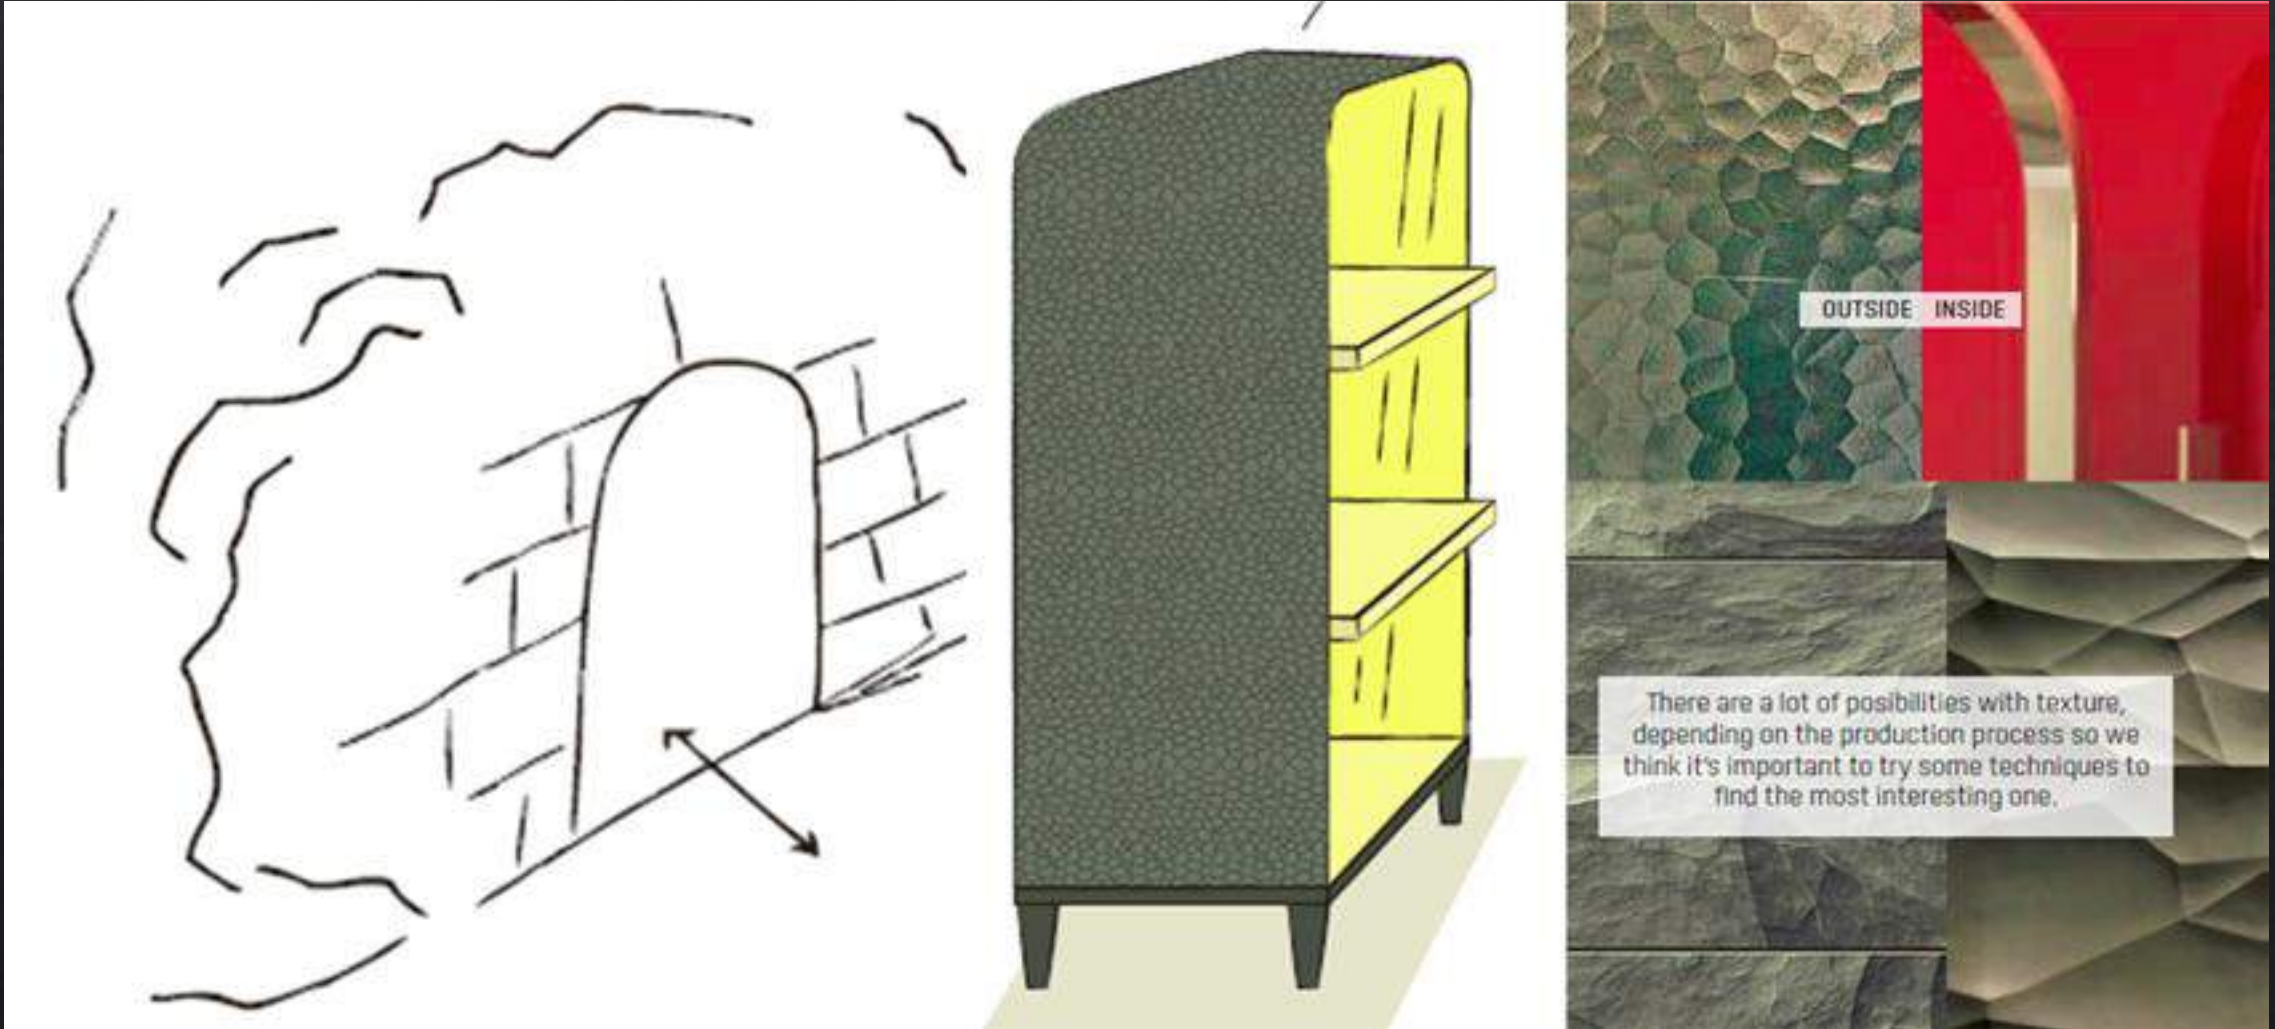

Cave Kitchen

Incontrano Sette Aziende Locali

An aerial photograph of Casamatera, a cliffside town in Sicily, Italy. The image shows a dense cluster of stone buildings built into a steep, rocky cliffside. The architecture features prominent arches and weathered stone walls. A narrow path or staircase is visible on the left side of the cliff. The overall scene is characterized by the rugged, natural beauty of the cliffside and the historical stone structures.