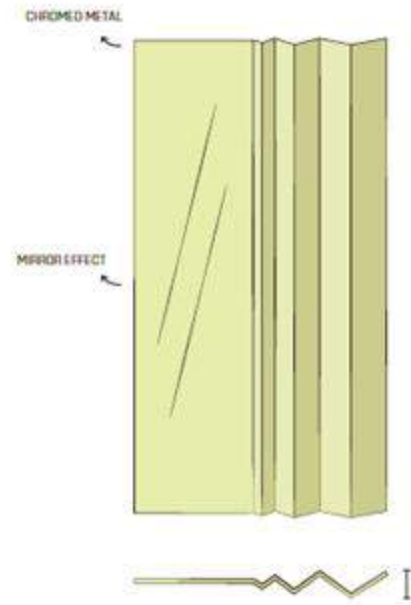

Led stipe inside

Studio John Pepe

contrasts

Zig Zag Mirror

Zig Zag Table

Chaise Longue

Naked Bench

Cave Kitchen